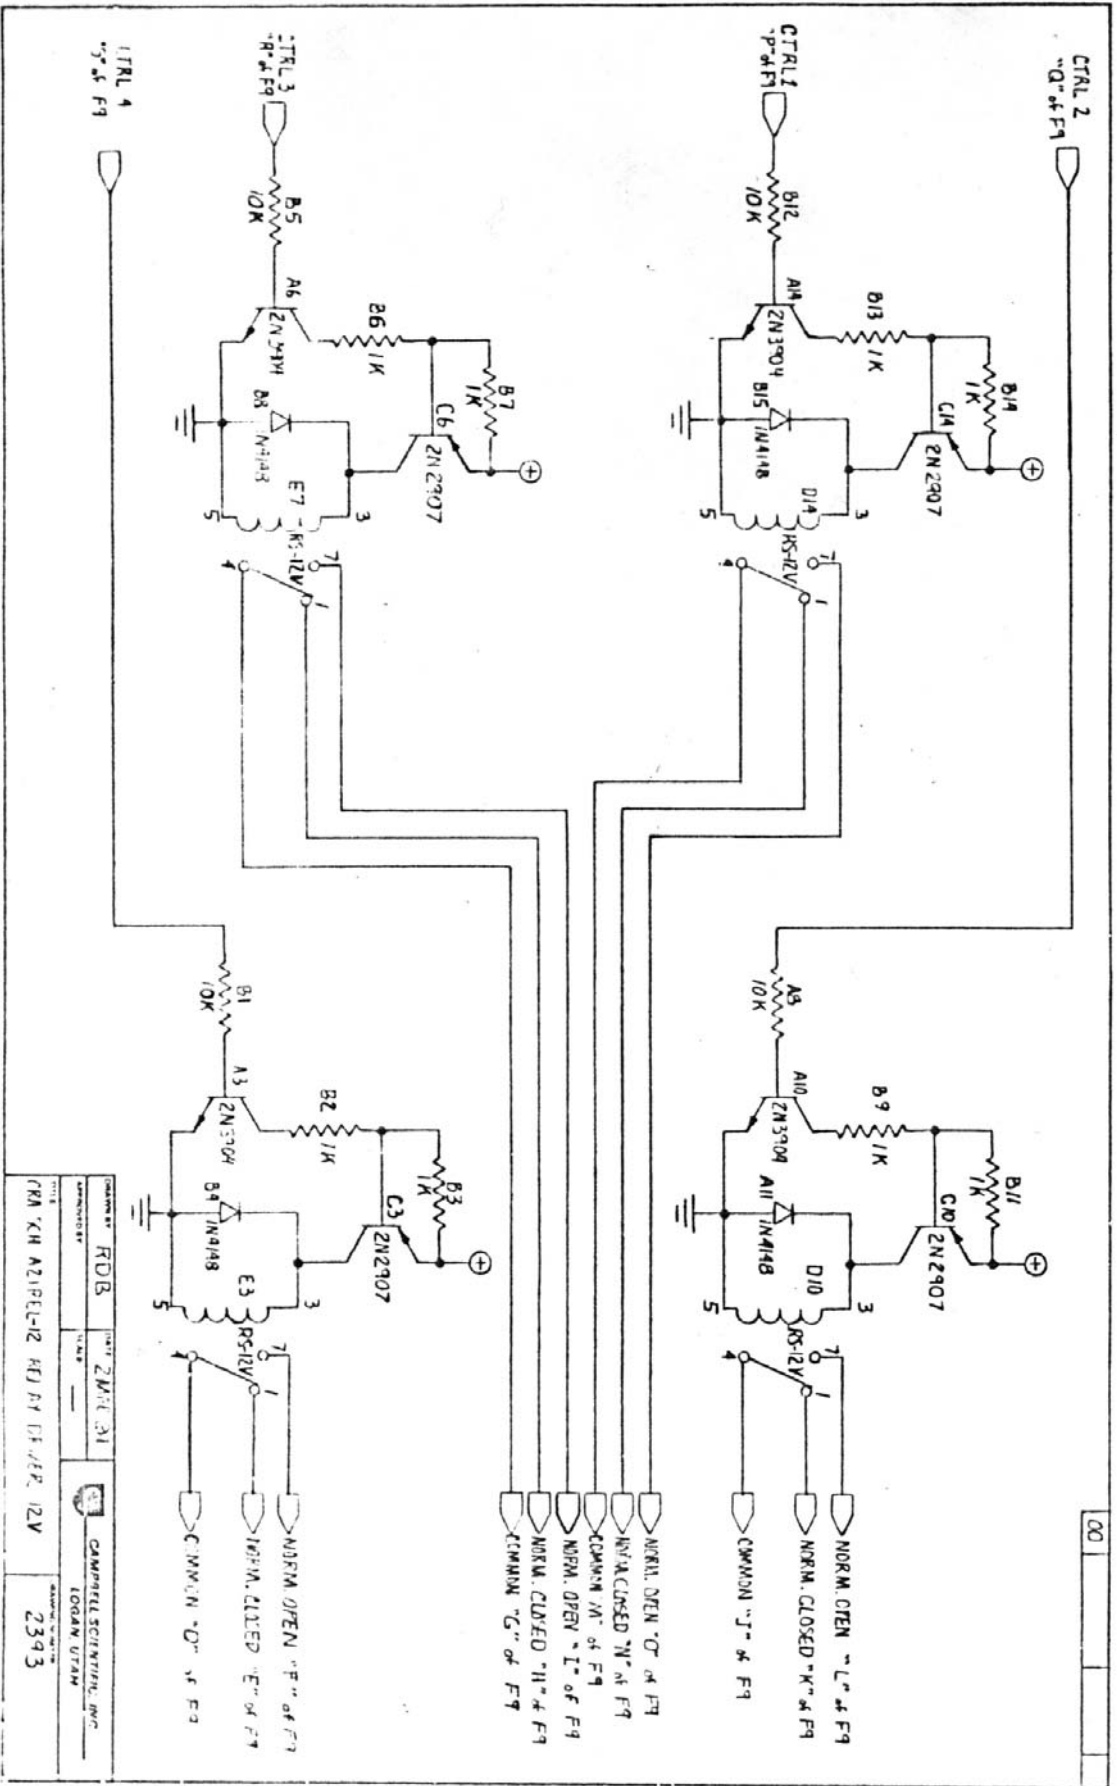

COMPANY	RDB	DATE	ZM:EM
APPROVED BY		NO.	
CAMPBELL SCIENTIFIC, INC.			
LOGAN UTAH			
2393			

12V 12V