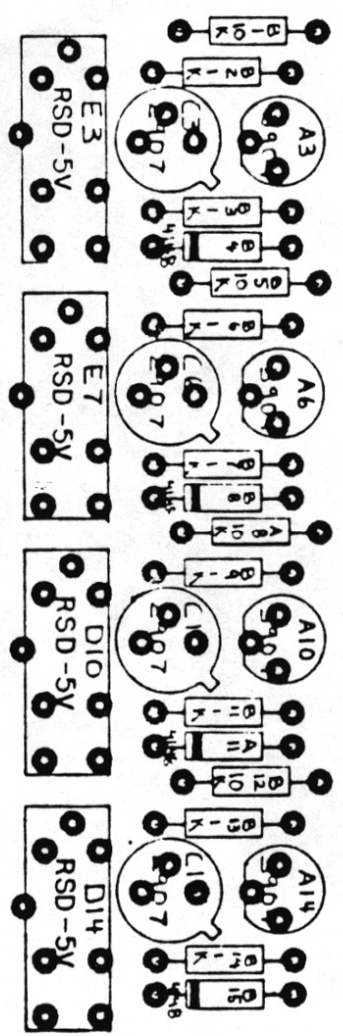

### COIL CURRENT:

13 mA/relay

### CONNECTIONS:

+12 V	External 12 V source
Ground	Low side of external source
REL COM	Low side of device under control
REL NC	Normally closed relay output to device under control
CTRL	To datalogger control port. When presented with 5 V, REL NC and REL NO invert their normal states until CTRL goes to 0V at which time REL NC and REL NO return to normal states.

DRAWN BY: RDB  
 CHECKED BY: ZMH 91  
 TITLE: ASY PCS A21REL-5 RELAY DRIVER BOARD  
 5V  
 CAMPBELL SCIENTIFIC INC.  
 LOGAN, UTAH  
 SCH 2386

PCB A2IREL RELAY DRIVER BOARD

538

5382-00

A	+12V	B	±	C	±	D	W 1	E	NC 1	F	NO 1	G	W 2	H	NC 2	I	NO 2	J	W 3	K	NC 3	L	NO 3	M	W 4	N	NC 4	O	NO 4	P	CTR 4	Q	CTR 3	R	CTR 2	S	CTR 1
---	------	---	---	---	---	---	-----	---	------	---	------	---	-----	---	------	---	------	---	-----	---	------	---	------	---	-----	---	------	---	------	---	-------	---	-------	---	-------	---	-------