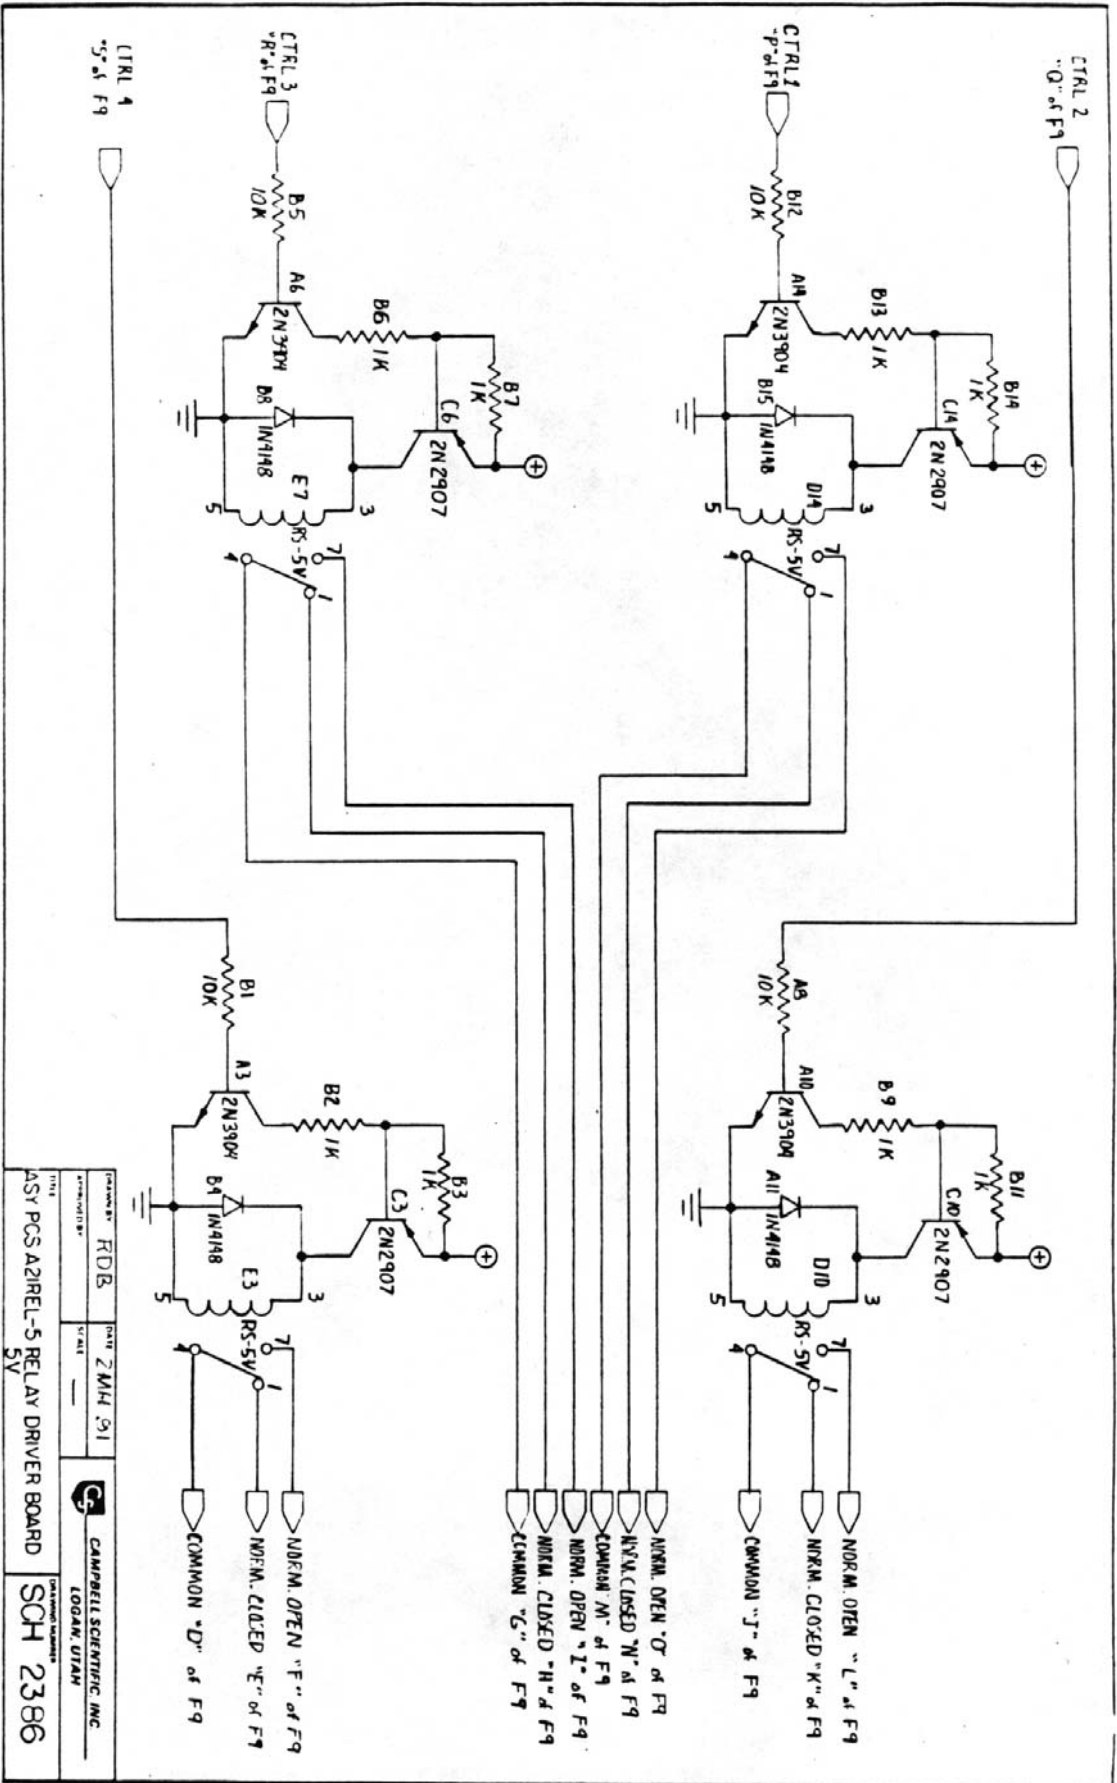

### CONNECTIONS:

+12 V	External 12 V source
Ground	Low side of external source
REL COM	Low side of device under control
REL NC	Normally closed relay output to device under control
CTRL	To datalogger control port. When presented with 5 V, REL NC and REL NO invert their normal states until CTRL goes to 0V at which time REL NC and REL NO return to normal states.